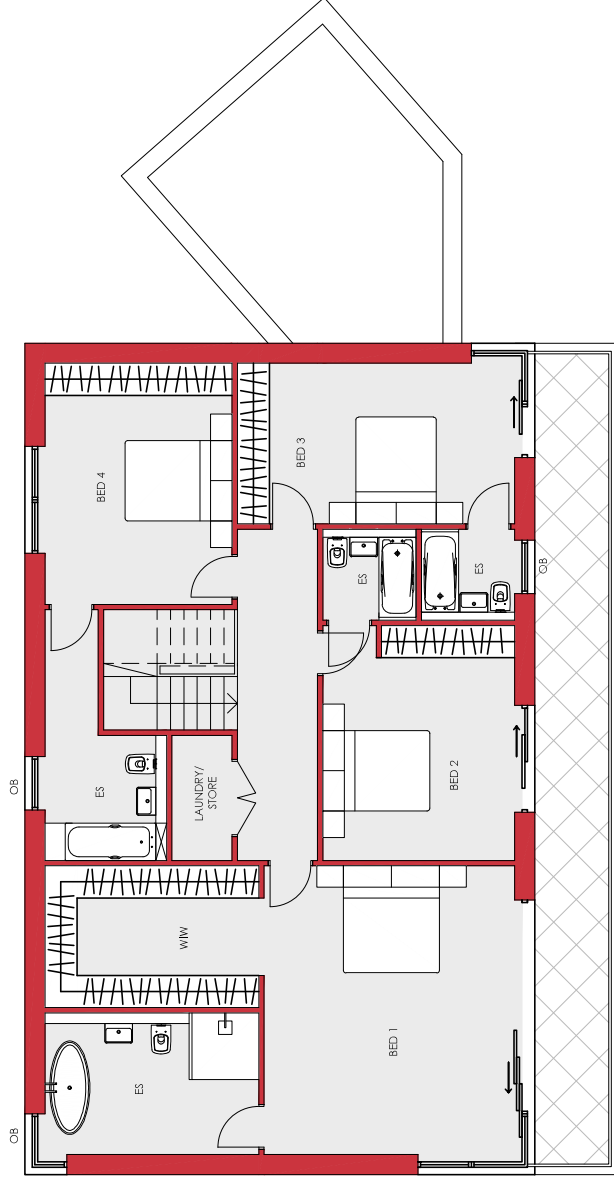

9942 / 106 - UNIT 2: FIRST FLOOR PLAN

4 Bedroom house @ 282.1 sqm / 3035 sqft

10m @ 1:100

No.	Revision.	Date	By
A	Cycle / garden store revised	05.02.26	JA

FIRST FLOOR PLAN
SCALE 1:100 @ A3